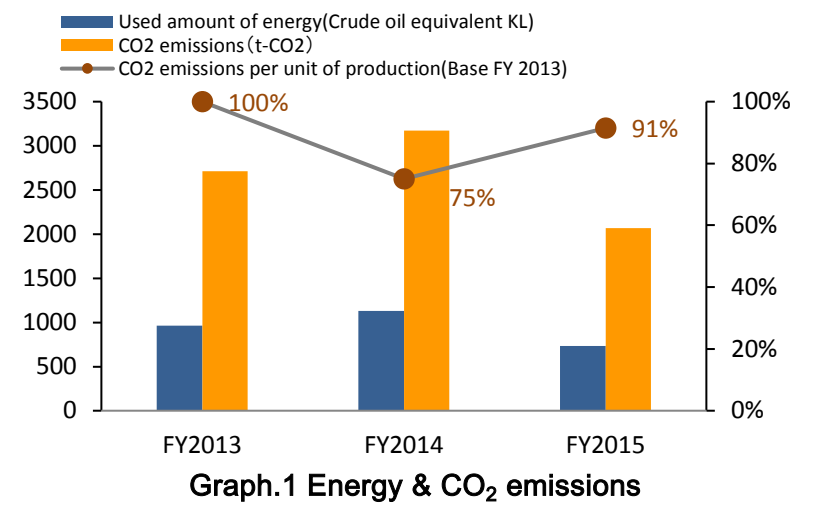

4.Environmental performance data (FY2015)

Used amount of energy	Crude oil equivalent KL	731
Used amount of water	thousand m³	26

CO₂ emission	t -CO₂	2,069

Air Pollutant measurement results				
Main smoke and soot generation facilities		No smoke and soot generating facilities		
	Unit	Control content	Control value	Maximum measured
SO_x	Total emission control and K-value control: m³N/h	-	-	-
NO_x	Total emission control: m³N/h, Concentration control: ppm	-	-	-
Particulate	Concentration control: mg/m³	-	-	-

Amount of discharge water	thousand m³/year	14	
Amount of pollutant in discharge water	COD	kg/year	621
	Nitrogen	kg/year	-
	Phosphorus	kg/year	-

Water pollutant measurement results				
		unit	Control value	Maximum measured
Public water areas	pH	-	6.0 ~ 9.0	8
	BOD	mg/L	50	22
	COD	mg/L	100	73
	Nitrogen	mg/L	-	-
	Phosphorus	mg/L	-	-
	Hexavalent chromium	mg/L	0.1	0.008
	Lead	mg/L	0.1	0.1
	COD, total emission control	kg/day	-	-
	Nitrogen, total emission control	kg/day	-	-
	Phosphorus, total emission control	kg/day	-	-
Sewerage lines	pH	-	-	-
	BOD	mg/L	-	-
	COD	mg/L	-	-
	SS	mg/L	100	30

Waste discharge	t /year	16
Recycling ratio	%	85.4%

5.Environmental Communication