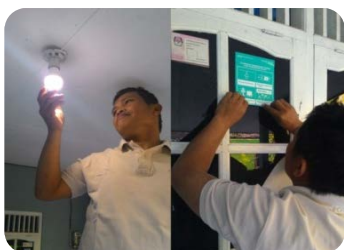

5.Environmental Communication

Promoting energy saving activities to kubota family (Change lamp to LED type at home)