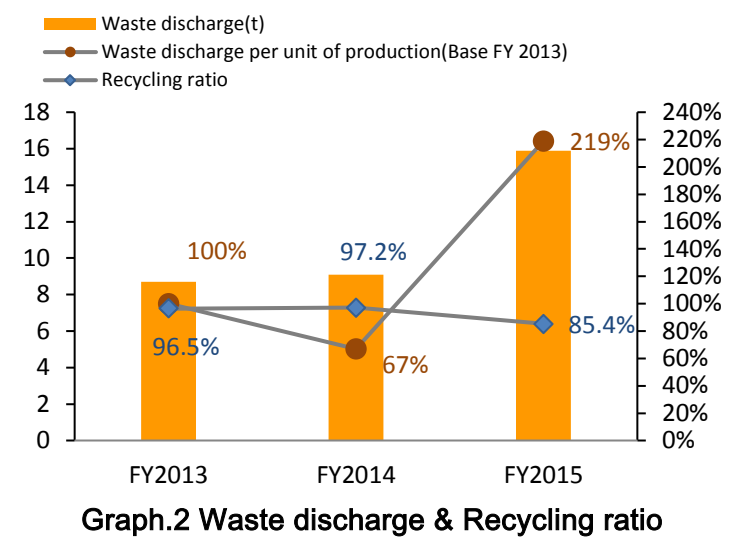

4.Environmental performance data (FY2015)

Used amount of energy	Crude oil equivalent KL	731
Used amount of water	thousand m³	26

CO₂ emission	t -CO₂	2,069

Air Pollutant measurement results				
Main smoke and soot generation facilities		No smoke and soot generating facilities		
	Unit	Control content	Control value	Maximum measured
SO_x	Total emission control and K-value control: m³N/h	-	-	-
NO_x	Total emission control: m³N/h, Concentration control: ppm	-	-	-
Particulate	Concentration control: mg/m³	-	-	-

Amount of discharge water	thousand m³/year	14	
Amount of pollutant in discharge water	COD	kg/year	621
	Nitrogen	kg/year	-
	Phosphorus	kg/year	-

Water pollutant measurement results				
		unit	Control value	Maximum measured
Public water areas	pH	-	6.0 ~ 9.0	8
	BOD	mg/L	50	22
	COD	mg/L	100	73
	Nitrogen	mg/L	-	-
	Phosphorus	mg/L	-	-
	Hexavalent chromium	mg/L	0.1	0.008
	Lead	mg/L	0.1	0.1
	COD, total emission control	kg/day	-	-
	Nitrogen, total emission control	kg/day	-	-
	Phosphorus, total emission control	kg/day	-	-
Sewerage lines	pH	-	-	-
	BOD	mg/L	-	-
	COD	mg/L	-	-
	SS	mg/L	100	30

Waste discharge	t /year	16
Recycling ratio	%	85.4%

5.Environmental Communication